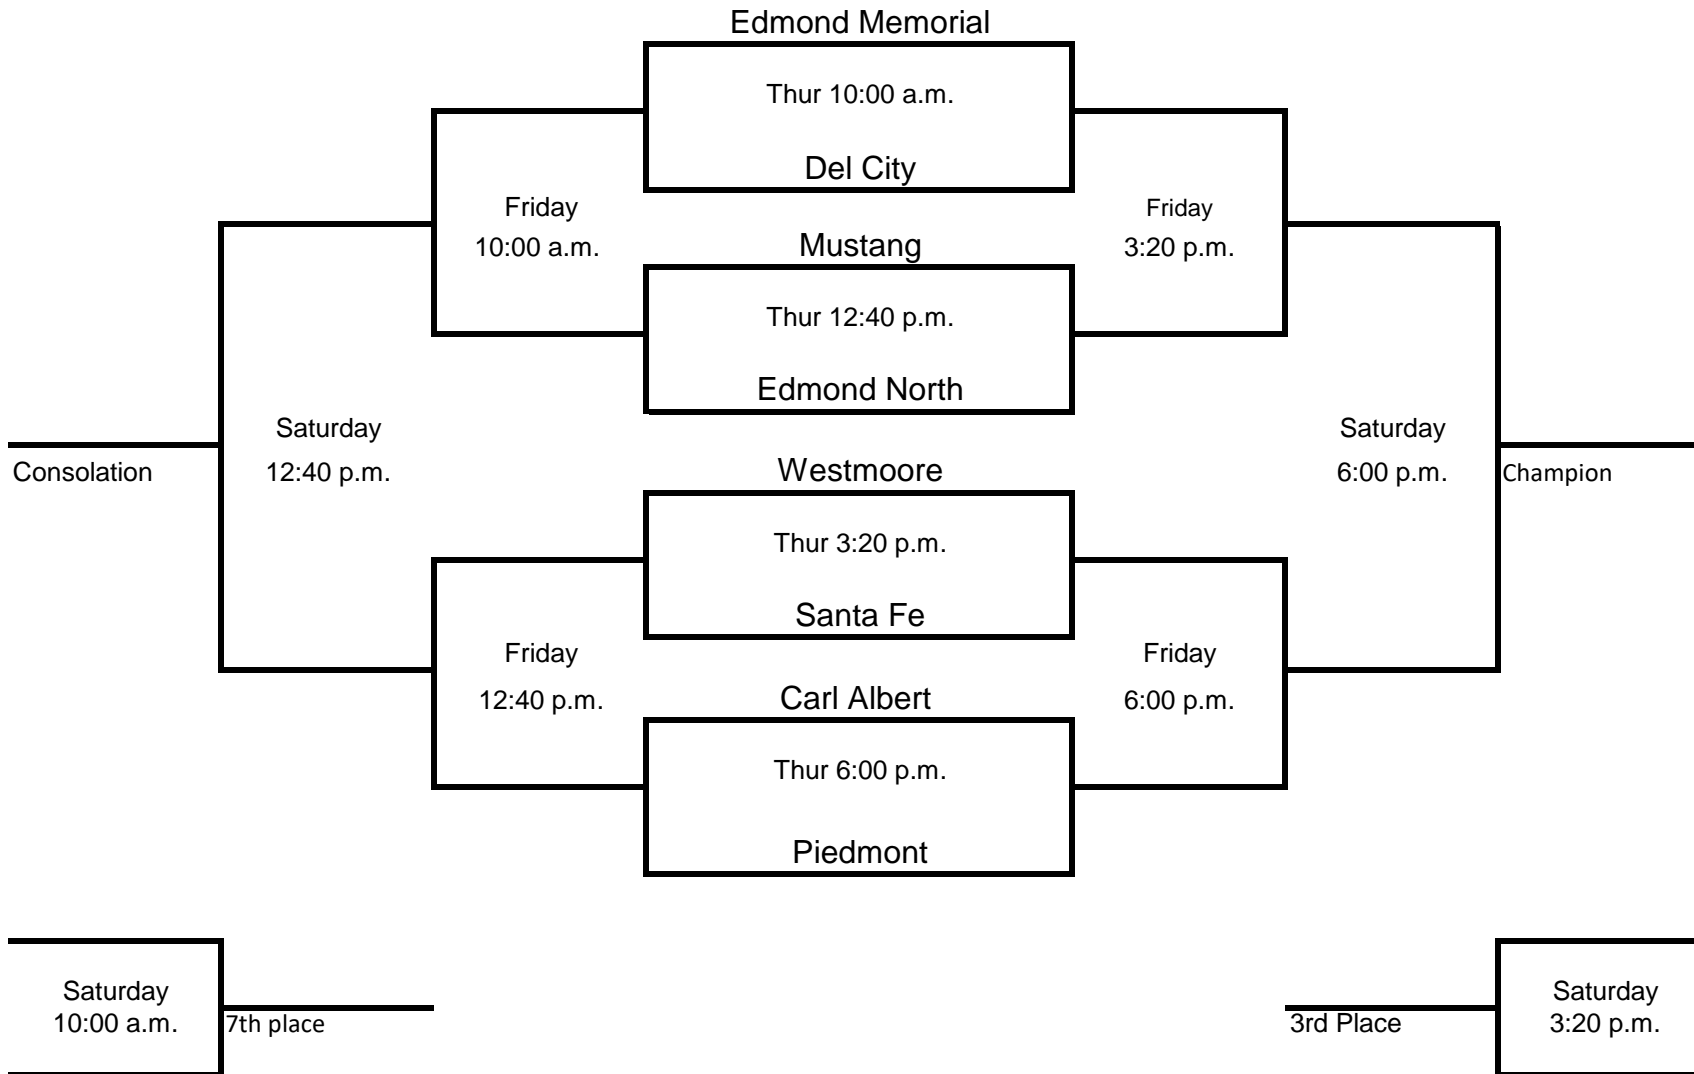

# CARL ALBERT FRESHMAN INVITATIONAL 2022

## Girls Bracket

Dec 8th-10th

\*Team on top will be home team and wear white jerseys.

\*Carl Albert will be home team regardless of uniform color.