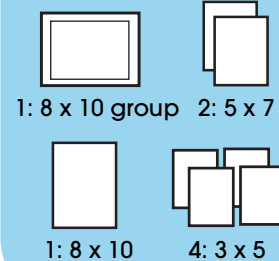

SELECT YOUR PACKAGE & ADD A SPECIALTY PRODUCT!

A $30 ALL STAR

best value!