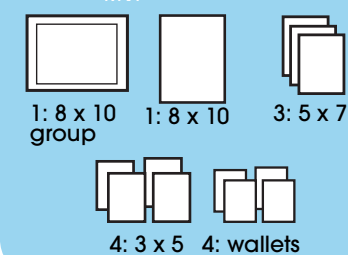

G $32 package F + 4 fridge magnets

H $38 MVP