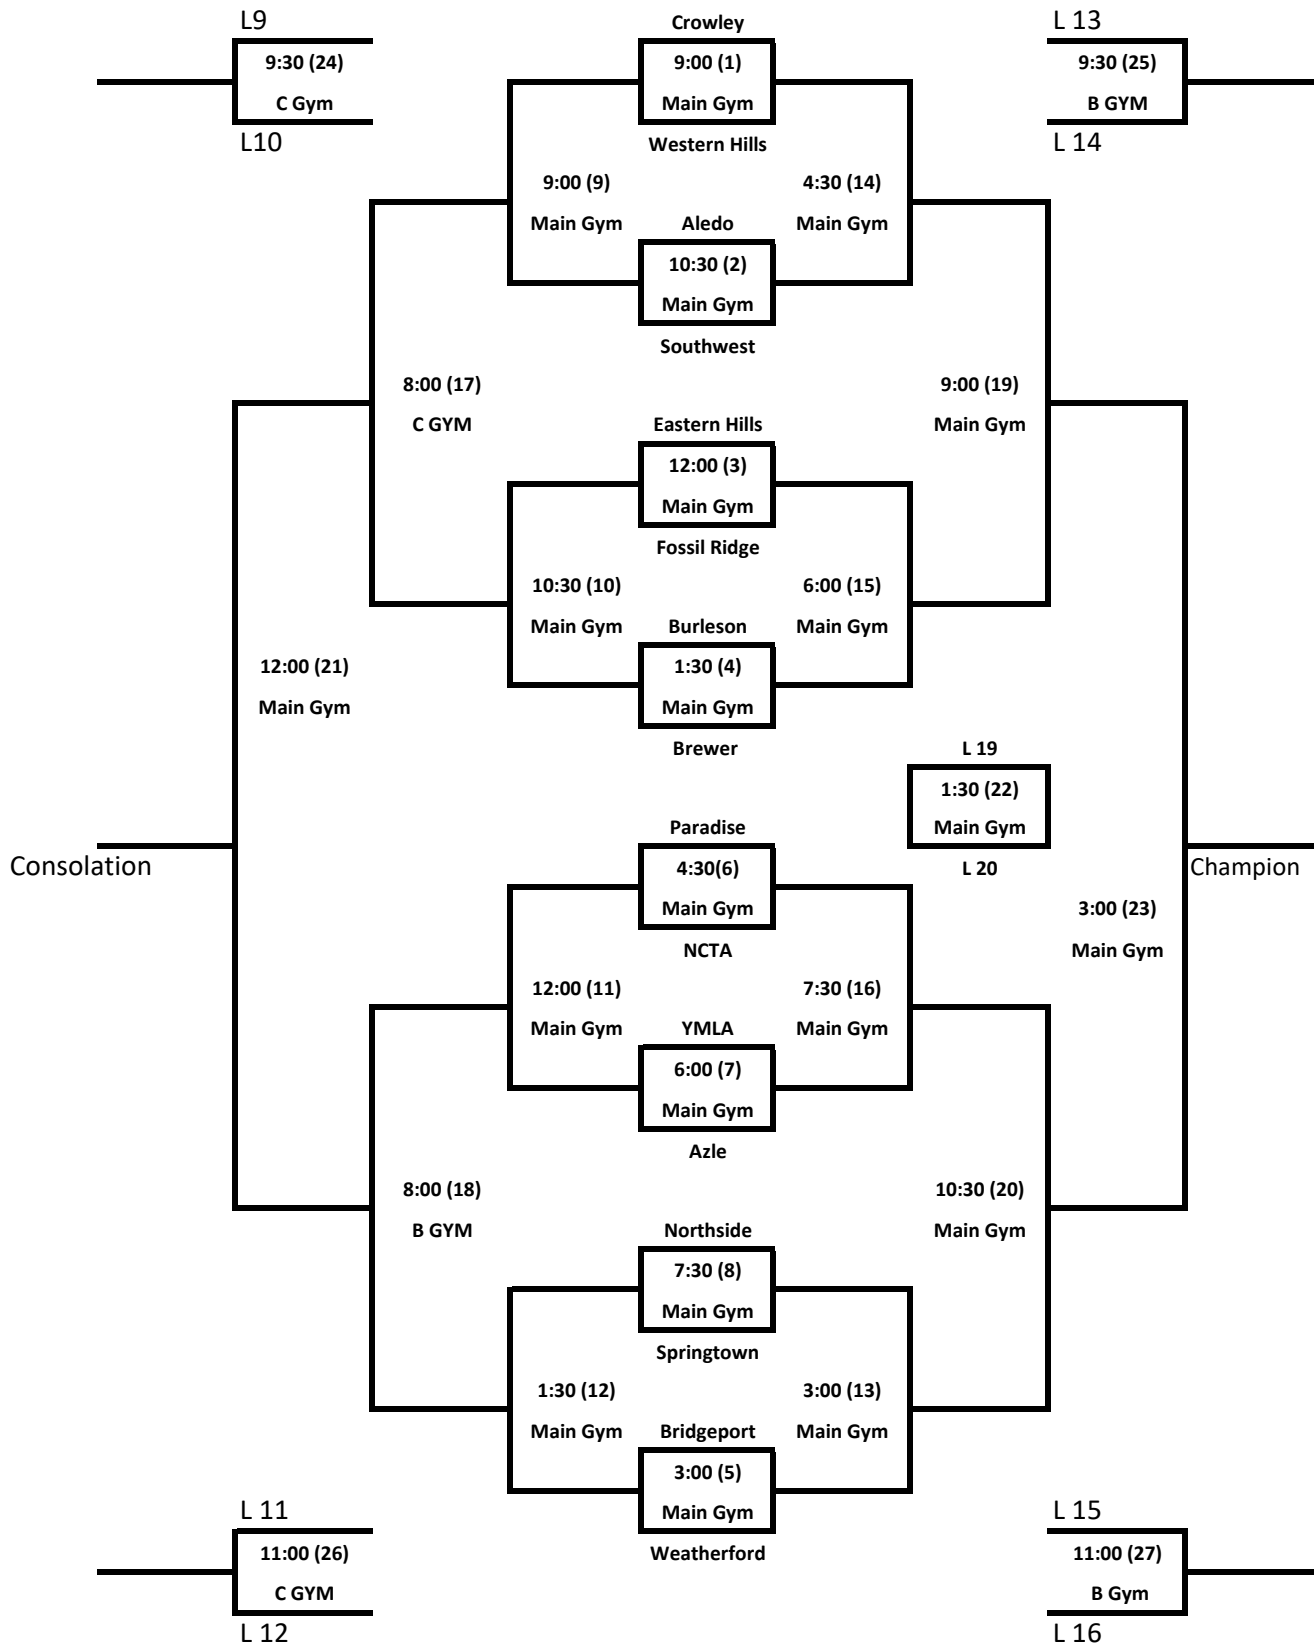

2022 Weatherford Kangaroo Classic

December 1st, 2nd, and 3rd

Home team is listed on the bottom and wear white

updated 9/28

Games 1-8 Thursday

Games 9-16 Friday

Games 17-27 Saturday