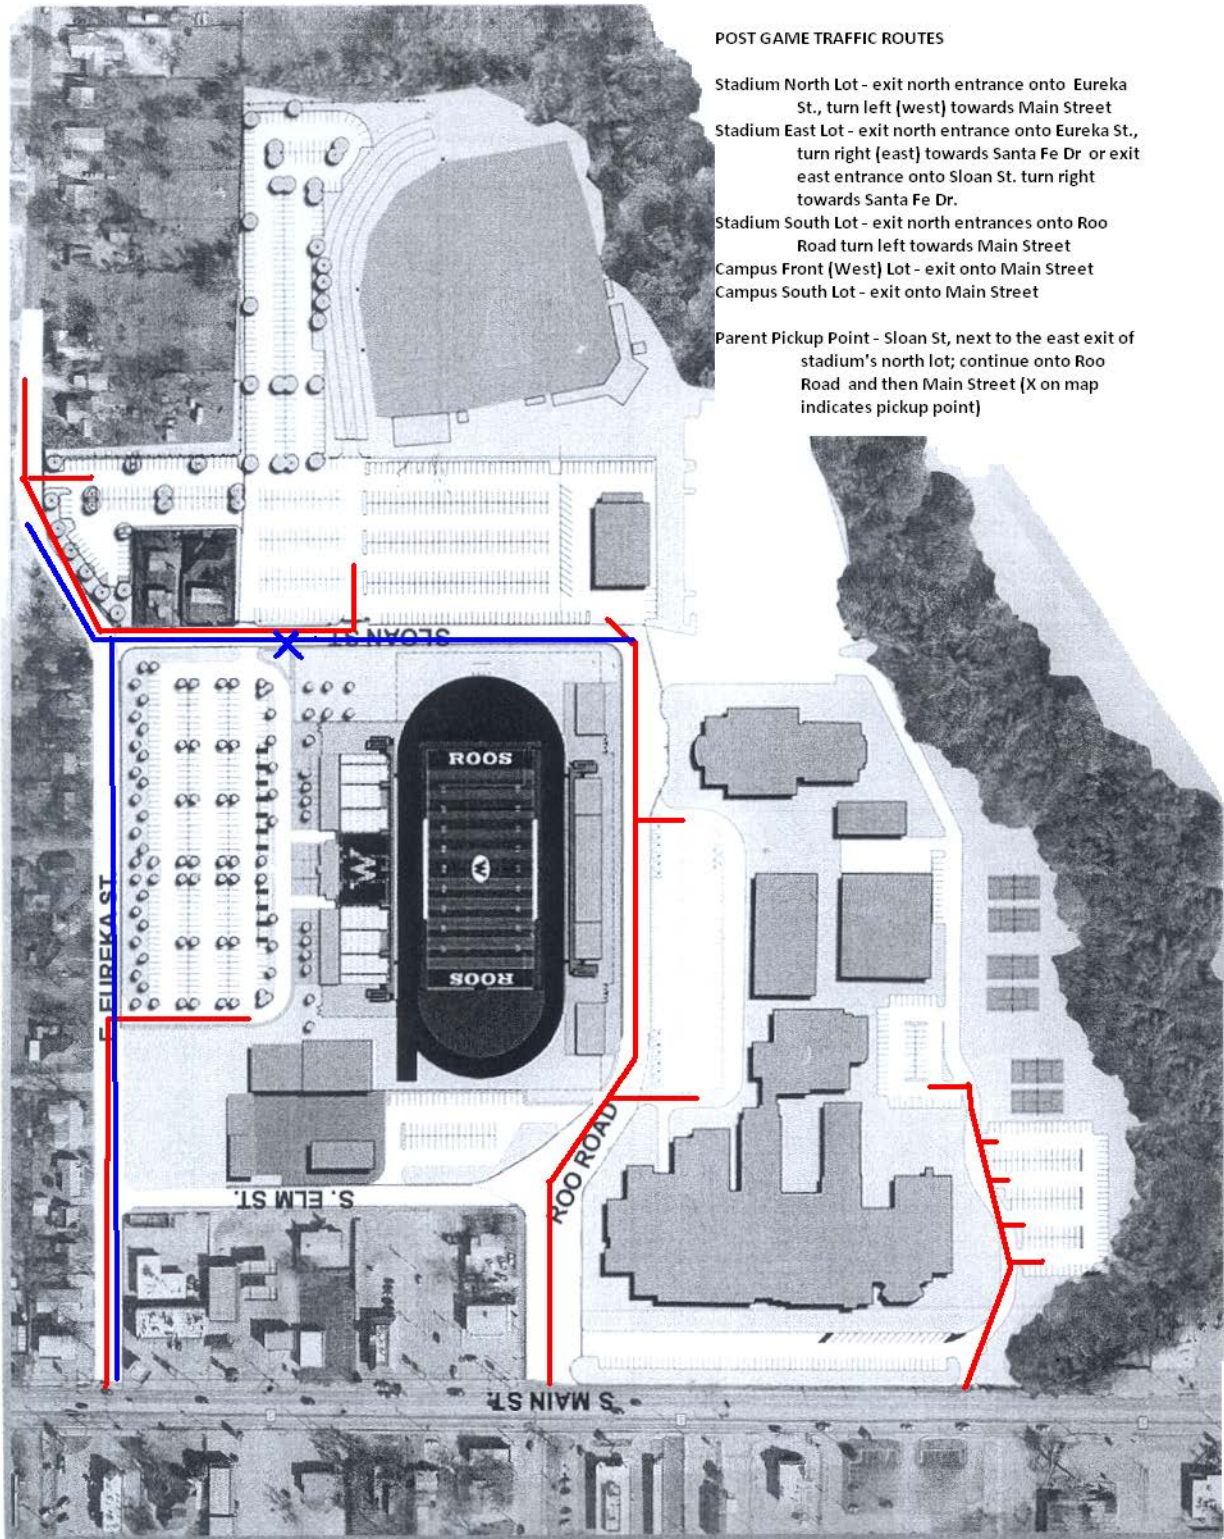

# EVACUATION/POST GAME TRAFFIC ROUTES

## POST GAME TRAFFIC ROUTES

Stadium North Lot - exit north entrance onto Eureka St., turn left (west) towards Main Street

Stadium East Lot - exit north entrance onto Eureka St.,

turn right (east) towards Santa Fe Dr or exit

east entrance onto Sloan St. turn right

towards Santa Fe Dr.

Stadium South Lot - exit north entrances onto Roo

Road turn left towards Main Street

Campus Front (West) Lot - exit onto Main Street

Campus South Lot - exit onto Main Street

Parent Pickup Point - Sloan St, next to the east exit of

stadium's north lot; continue onto Roo

Road and then Main Street (X on map

indicates pickup point)