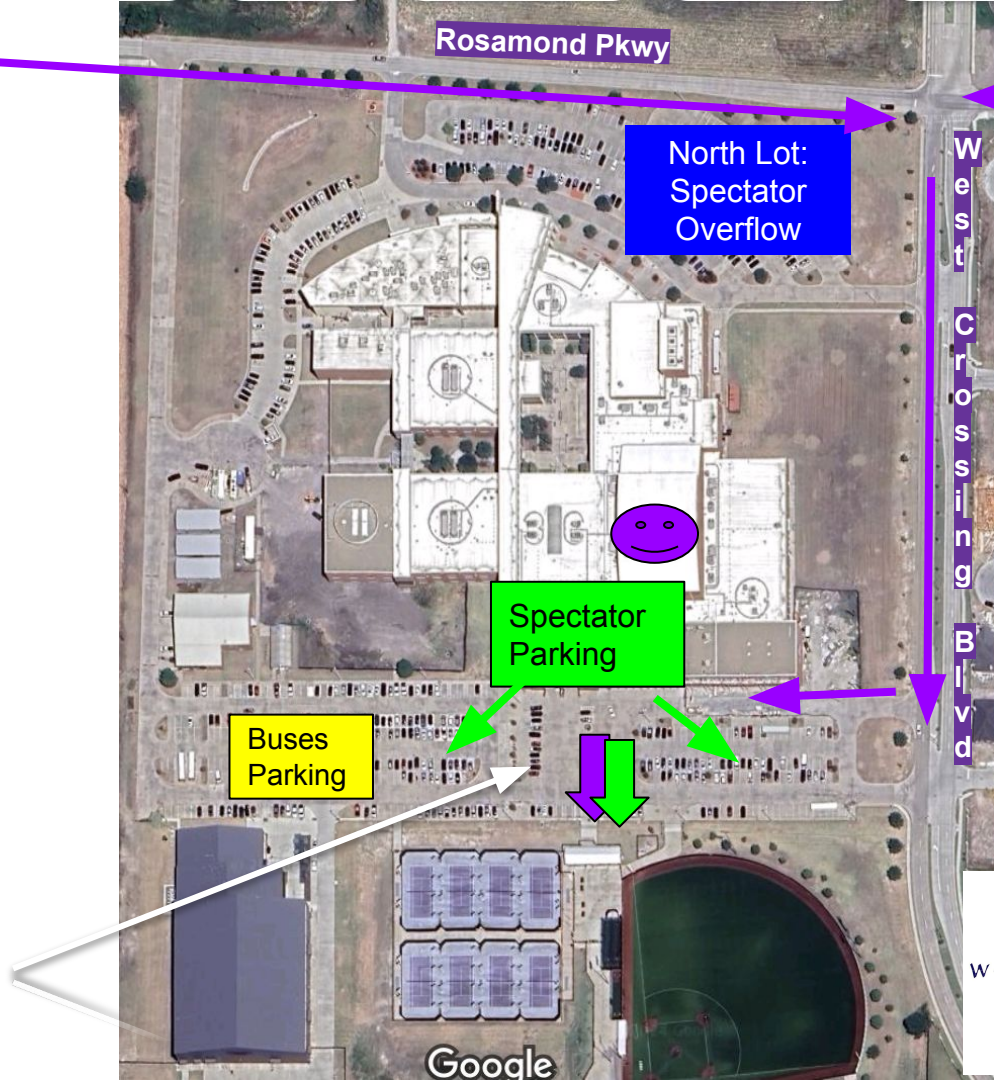

Access campus via Rosamond Pkwy either from US 75 or HWY 5.

Athlete drop-off via West Crossing Blvd

Bus Parking in South West lot as close to the Indoor Facility as possible.

Officials Parking

 Athlete entrance

 Spectator entrance

 Gym

Athletes can be dropped off at athlete entrance and then park buses by Indoor Facility

Athletic Event Spectator Parking in south lots

If lot full, use north parking lot.