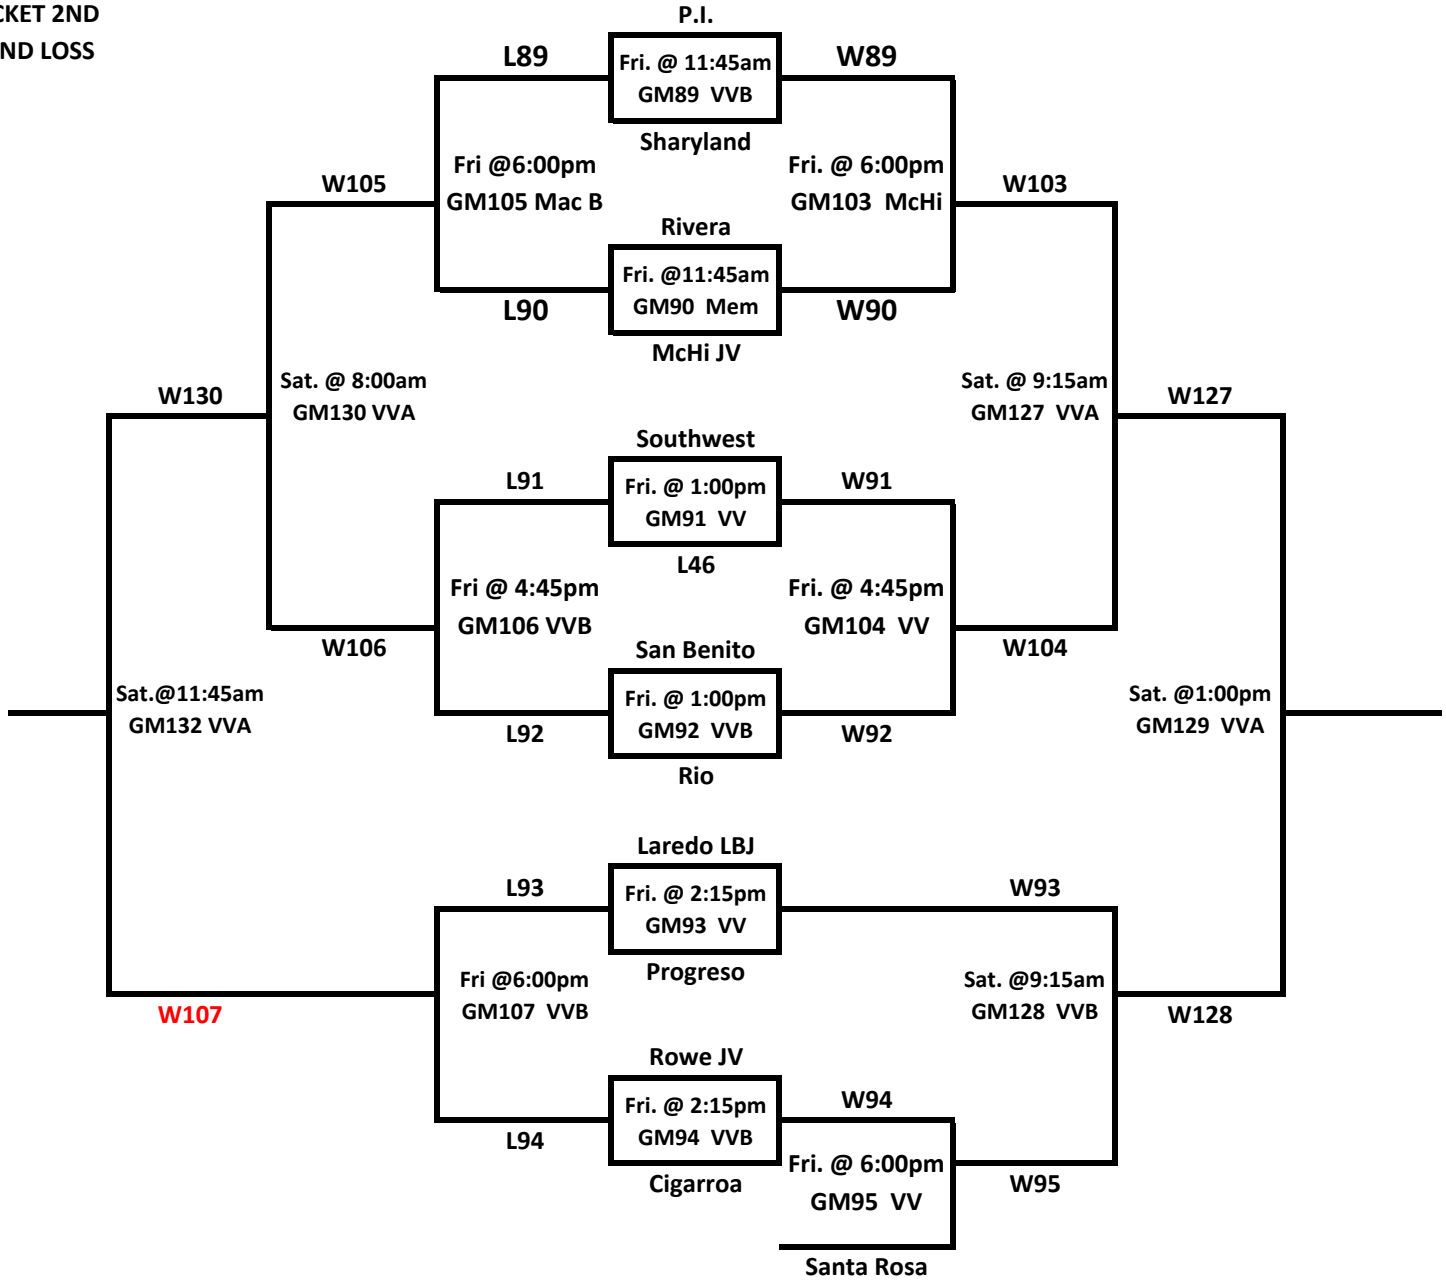

THUR	MCHI MAIN	MCHI BACK	VV MAIN	VV BACK	ROWE MAIN	MEMORIAL MAIN
8:00		GM27 Juarez v. Pioneer			GM21 D. North. v. Rowe JV	GM9 Memorial v. Southwest
9:15	GM22 B.Hanna v B. Vets	GM3 Mercedes v. Shary	GM1 H. South v. PI	GM2 Palmview v. W. East	GM11 La Feria v. Weslaco	GM26 A.Seguín v. Porter
10:30	GM20 McHi v Progreso	GM19 C.C. JP v. PSJA Mem	GM5 Valley View v. Zapata	GM 6 San Diego v. B. Rivera	GM12 Rowe v. Moody	GM25 S. Rosa v. PSJA North
11:45	GM38 W21 v W22	GM24 Rio Hondo v. E.E.	GM15 Nixon v. Rio Grande	GM 16 La Joya v. Hidalgo	GM51 L21 v. L22	GM10 Eagle Pass v. Mission
1:00	GM4 L. Martin v. V.West	GM23 Cigarroa v. Harlingen	GM28 W1 v. W2	GM41 L1 v. L2	GM8 Jubilee v. Churchill	GM53 L25 v. L26
2:15	GM14 S. Benito v. Clark	GM13 E. North v. Alice	GM17 M. Vets v. C.C. King	GM18 Edinburg v. LBJ	GM46 L11 v. L12	GM32 W9 v. W10. GM45 L9 v. L10 (back gym)
3:30	GM37 W19 v. W20	GM7 C.C. Miller v. McHi Jv	GM30 W5 v. W6	GM43 L5 v. L6	GM33 W11 v. W12	GM40 W25 v. W26
4:45	GM29 W3 v. W4	GM42 L3 v. L4	GM35 W15 v. W16	GM48 L15 v. L16	GM50 L19 v. L20	
6:00	GM34 W13 v. W14	GM47 L13 v. L14	GM36 W17 v. W18	GM49 L17 v. L18	GM39 W23 v. W24	
7:15	GM31 W7 v. W8	GM44 L7 v. L8			GM52 L23 v. L24	

# Border Bash Border Brawl

## Nov. 21-23

**WINNERS BRACKET  
2ND ROUND LOSS**

**Border Bash**

**Border**

**LOSERS  
BRACKET 2ND  
ROUND LOSS**

**L107**

Sat. @ 3:30pm  
GM136 VVB

L130