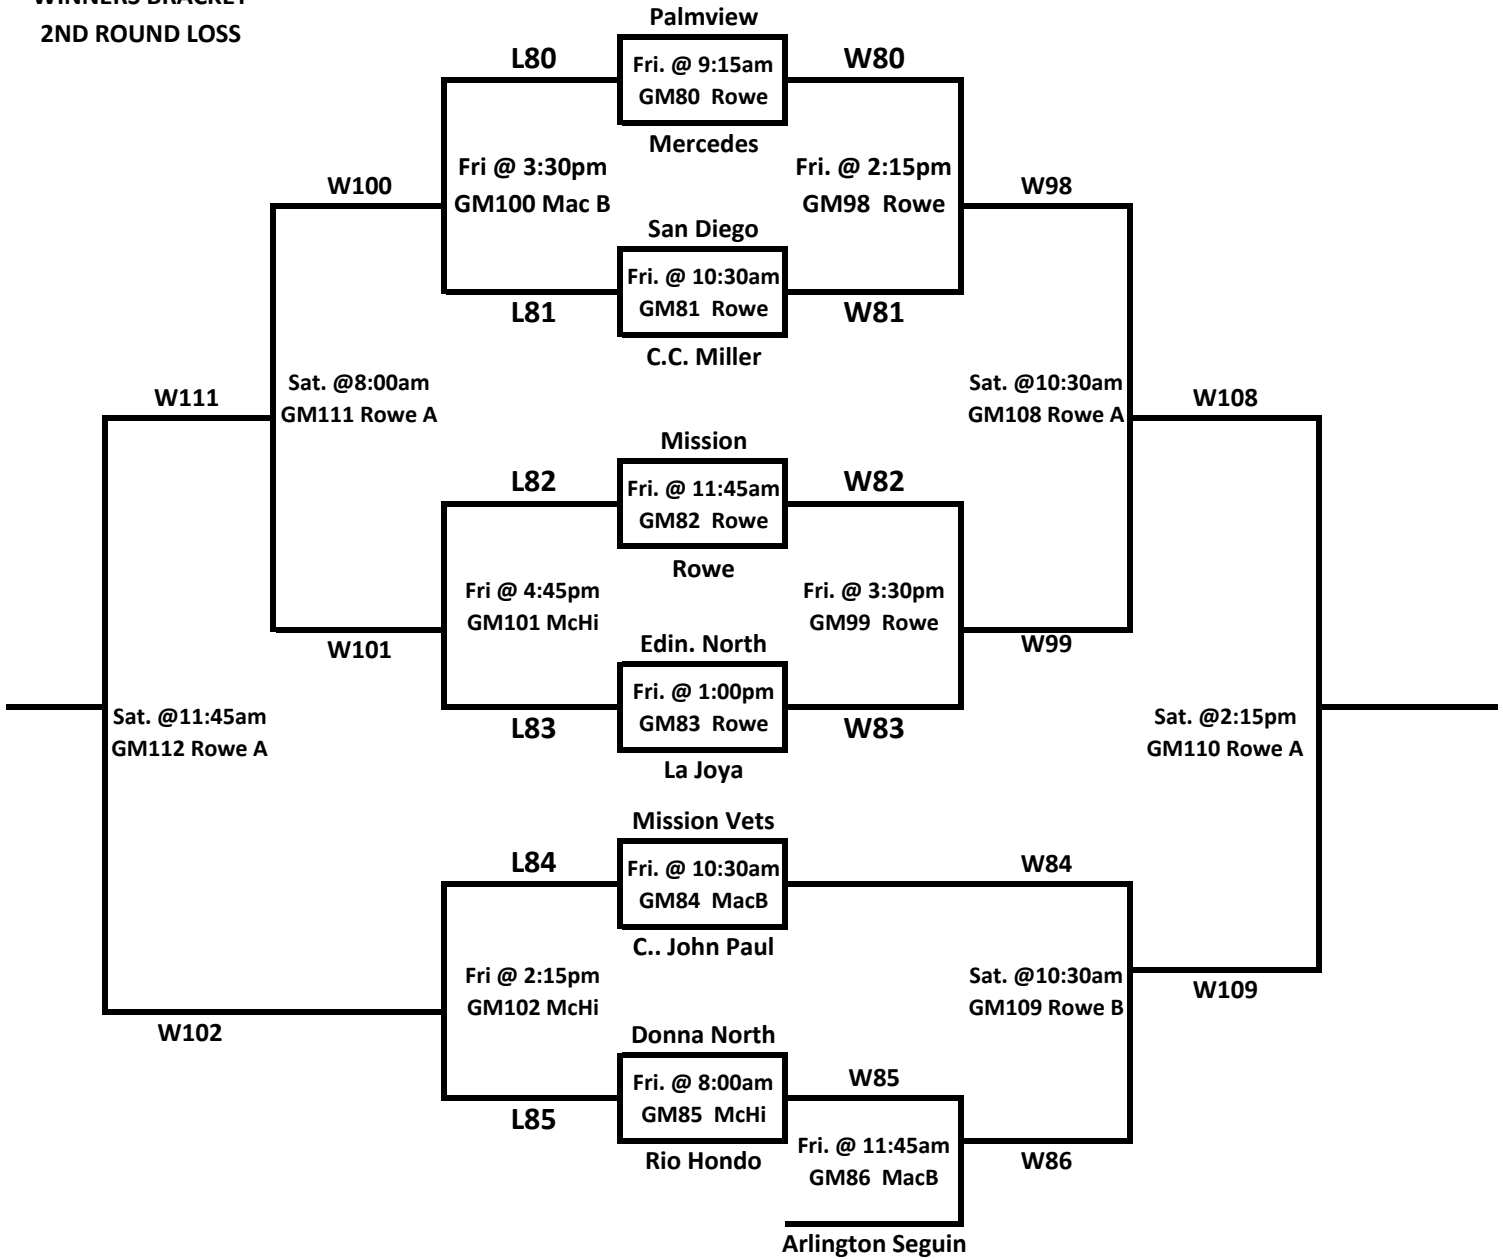

**WINNERS BRACKET
2ND ROUND LOSS**