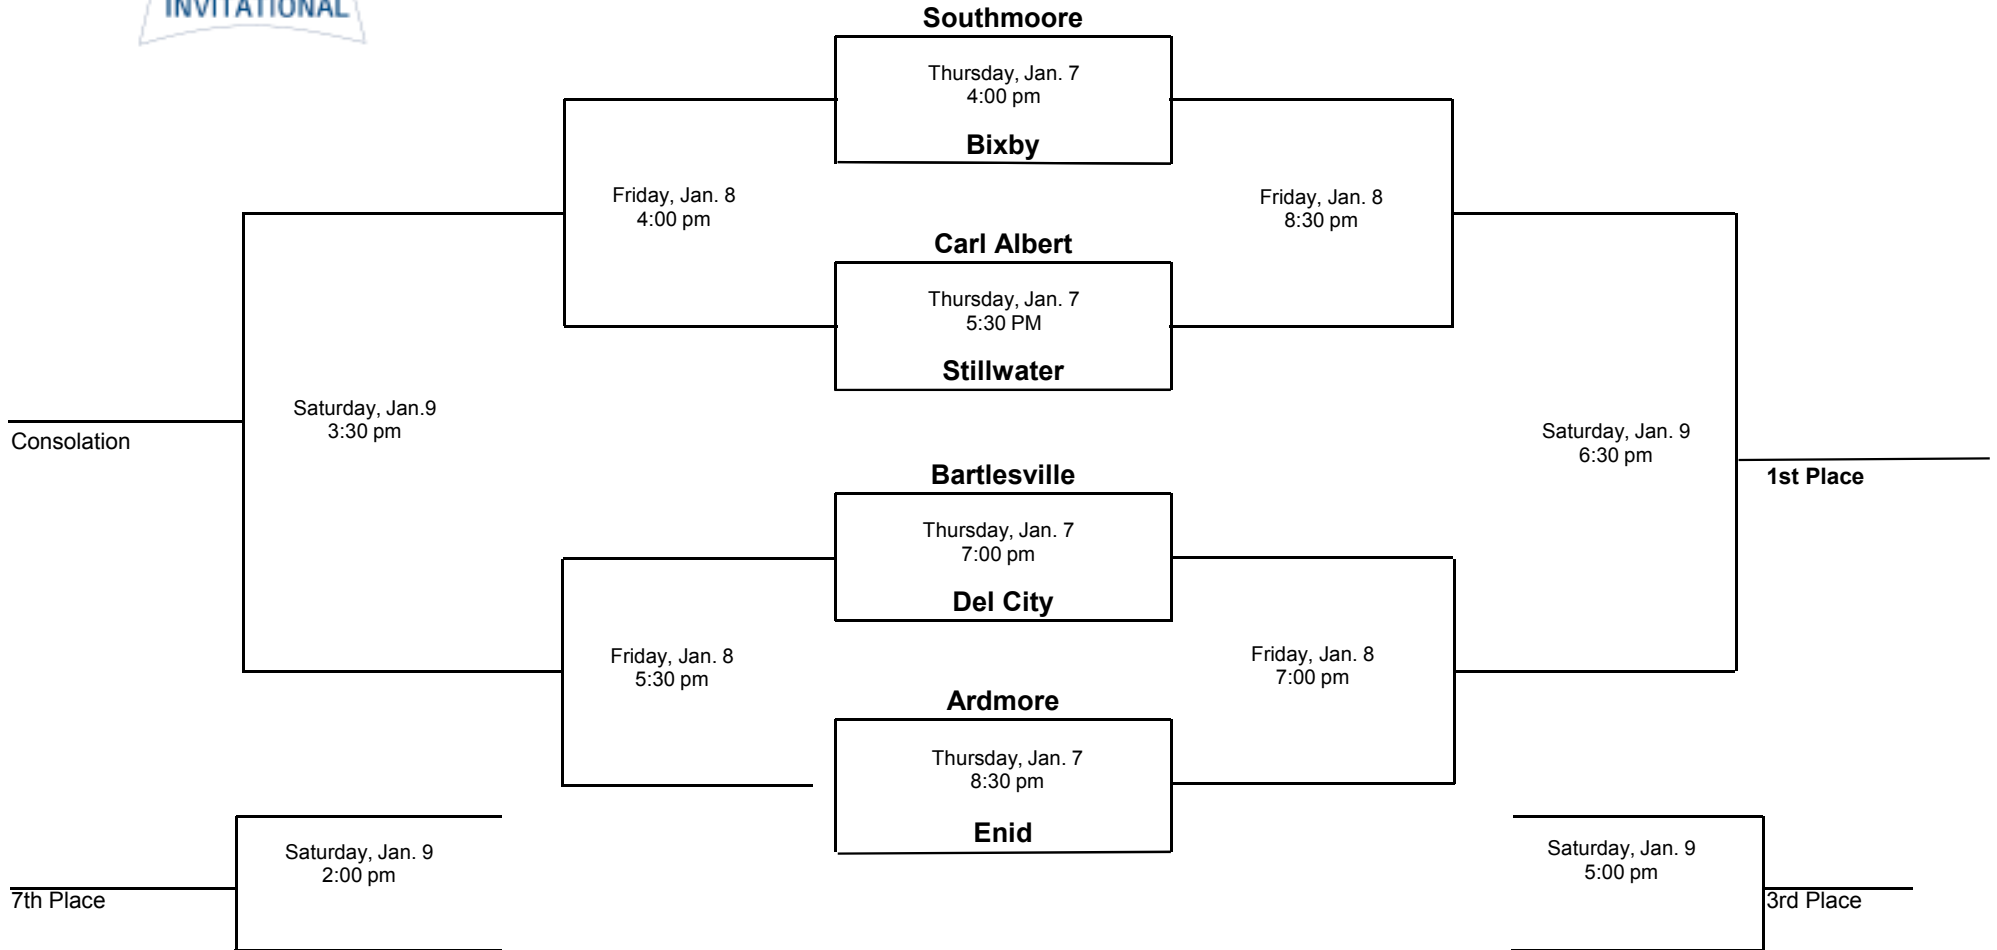

# 2016

**\*\*Teams listed on top of the bracket are designated home teams, Bartlesville will always be the home team.**