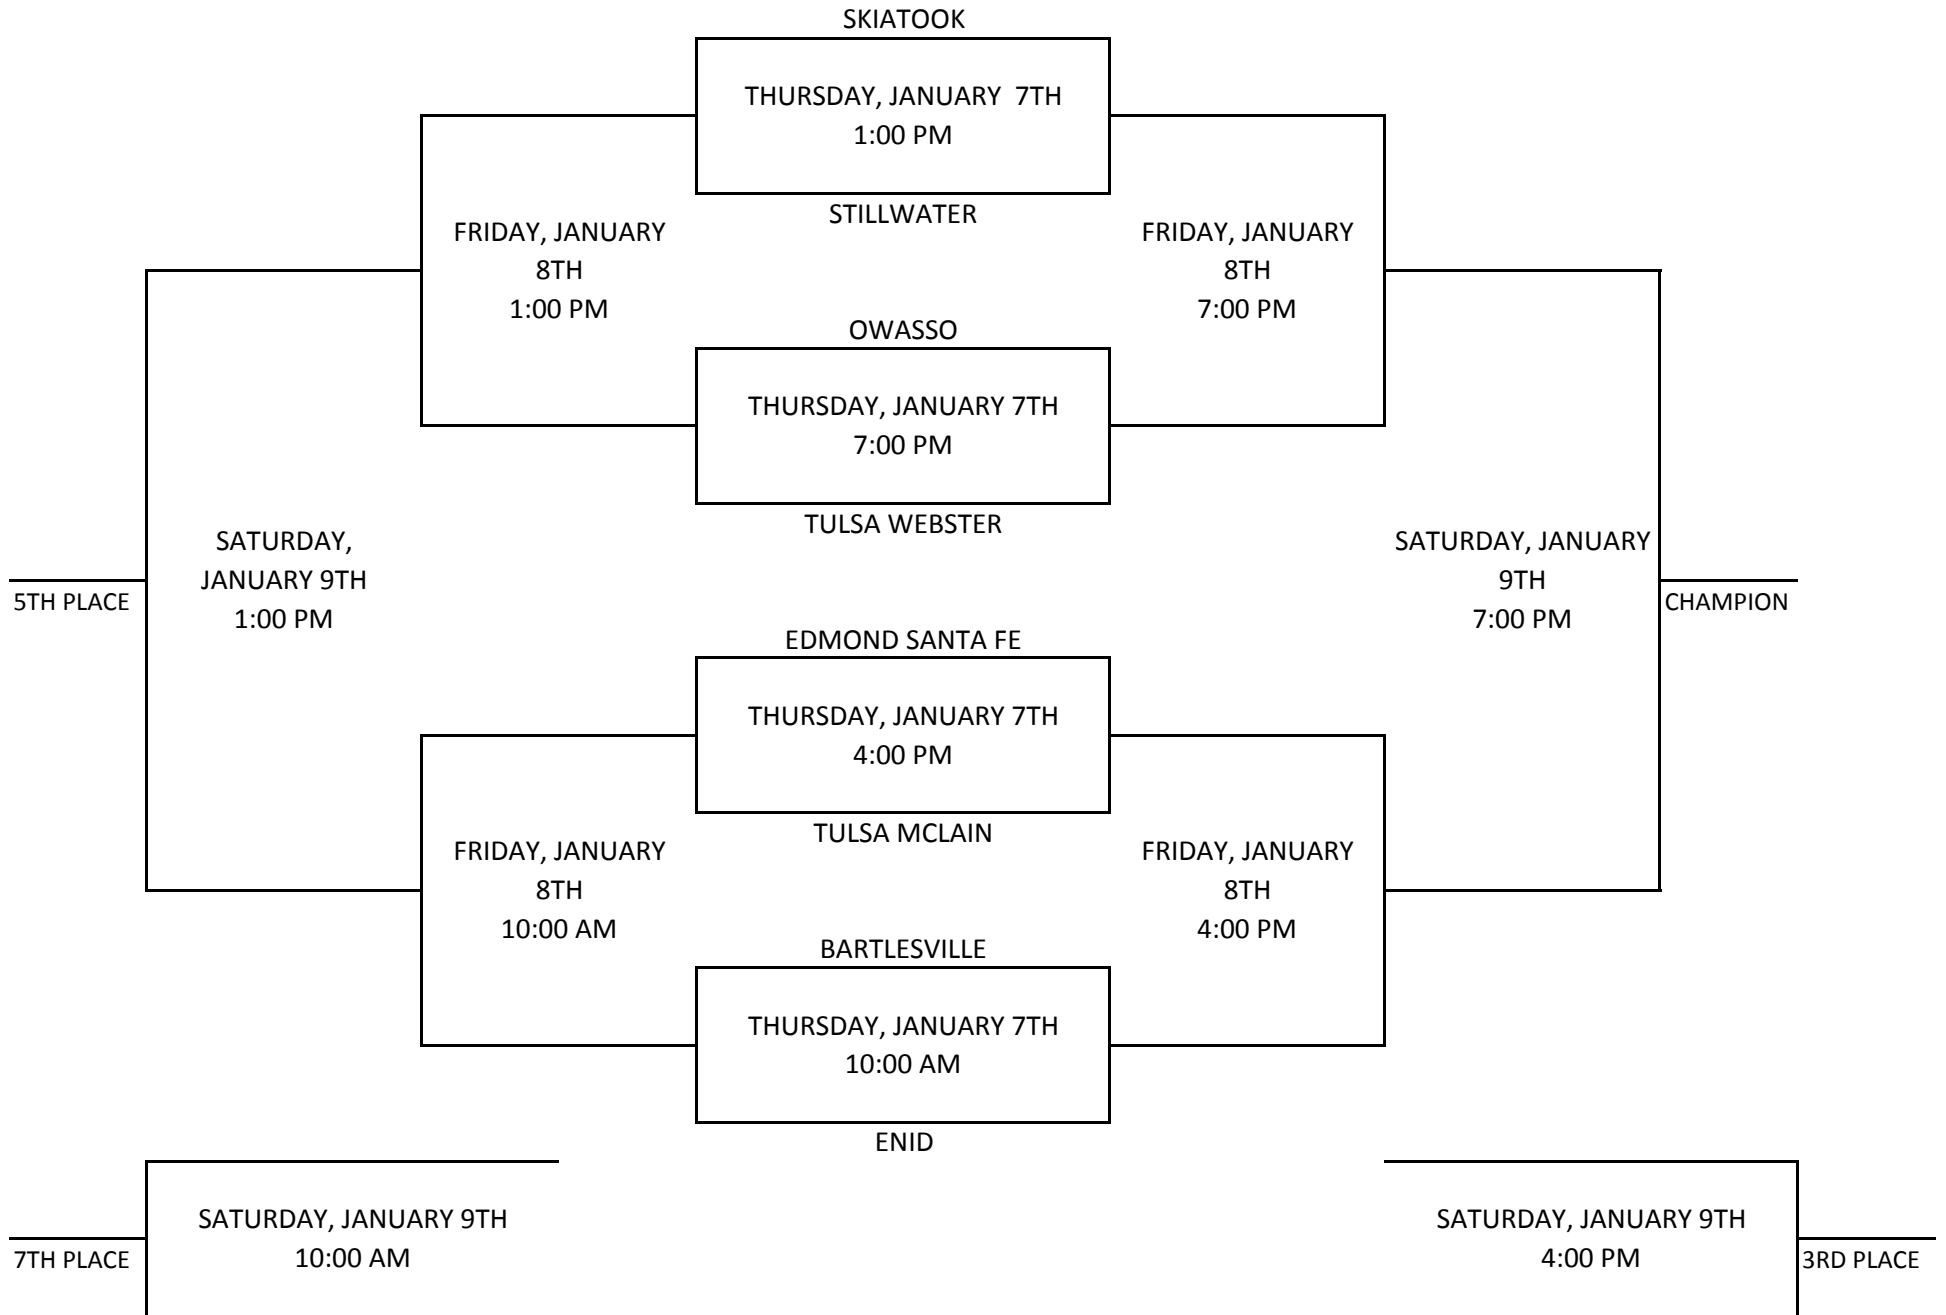

2016 SKIATOOK INVITATIONAL TOURNAMENT GIRL'S BRACKET

Teams on top of bracket wear white uniforms