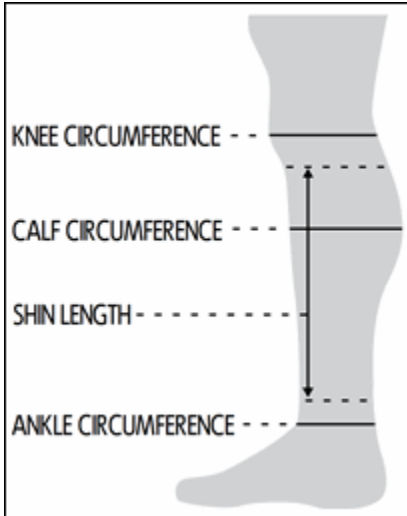

*****ADULT SIZES ONLY**

Thanks-

Amy Ingram

Head Girls' Basketball Coach

PE Department Chair

Birdville High School

817-547-8346-Office

214-505-6856-Cell

www.LadyHawkBasketball.com

adidas Men's Padded Knee Sleeve

SIZE	KNEE
S	11"-13"
M	13"-14"
L	14"-16"
XL	17"-18"

KNEE - Measure around center of knee.

If your measurements fall between two sizes, choose the smaller size for a tighter fit or the larger size for a looser fit.