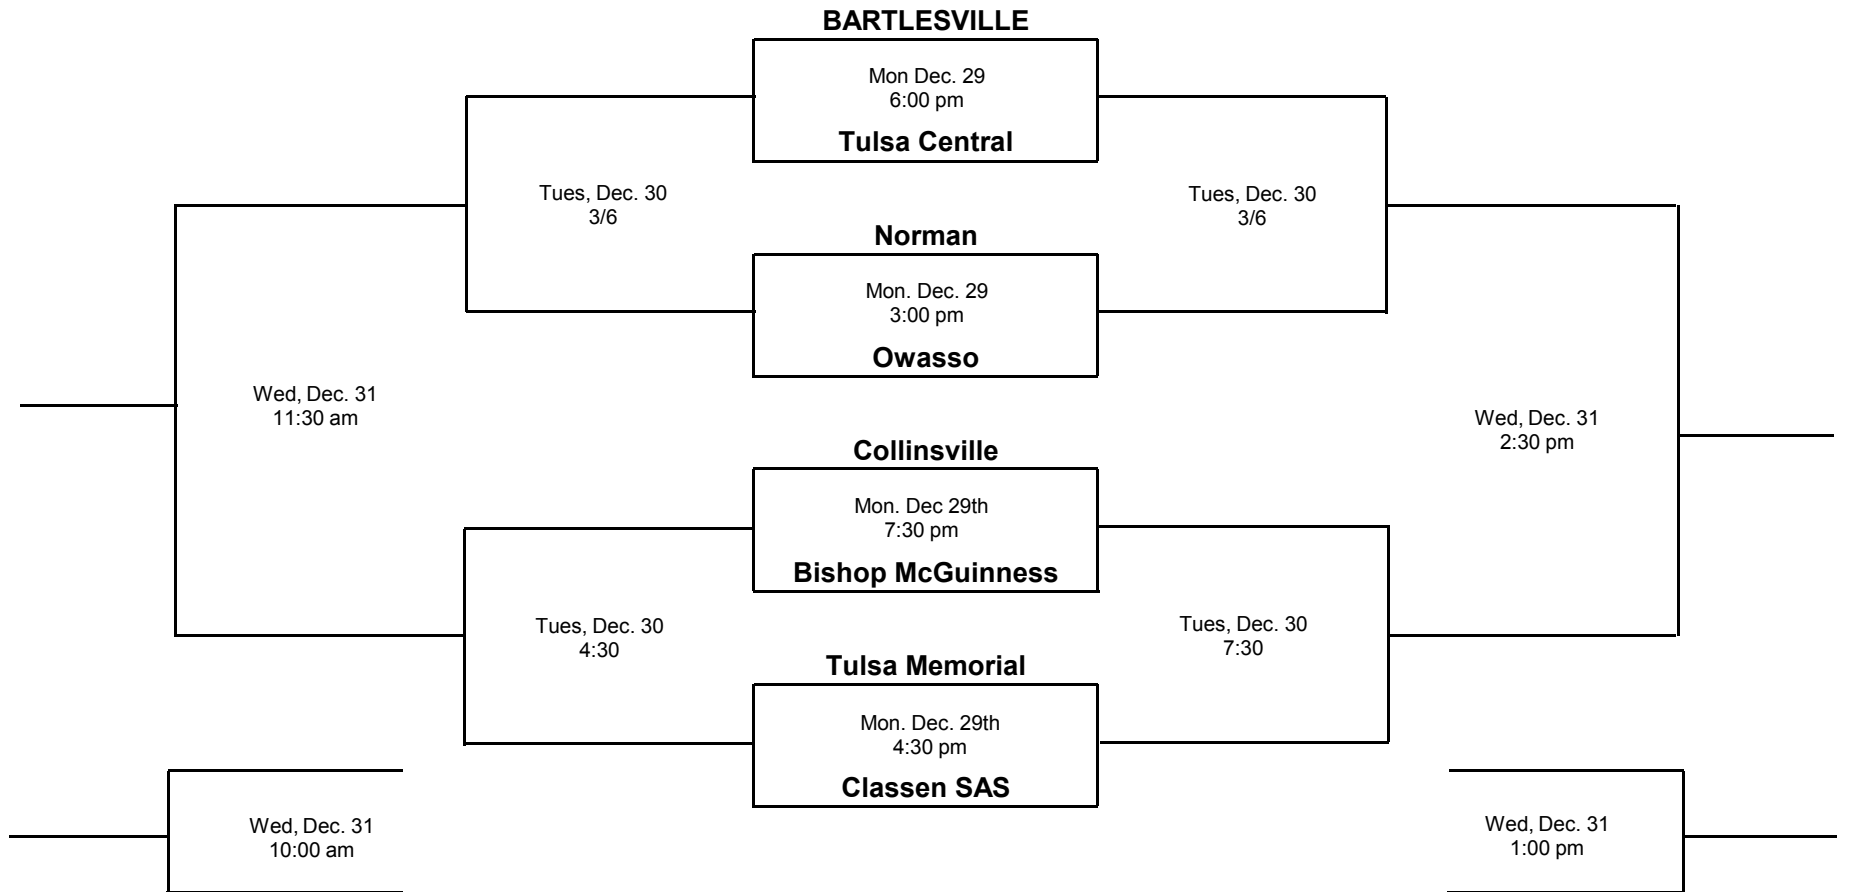

LADY BRUIN HOLIDAY CLASSIC
 OAKLEY/CHEVY/BUICK
 2014

****Teams listed on top of the bracket are designated home teams**