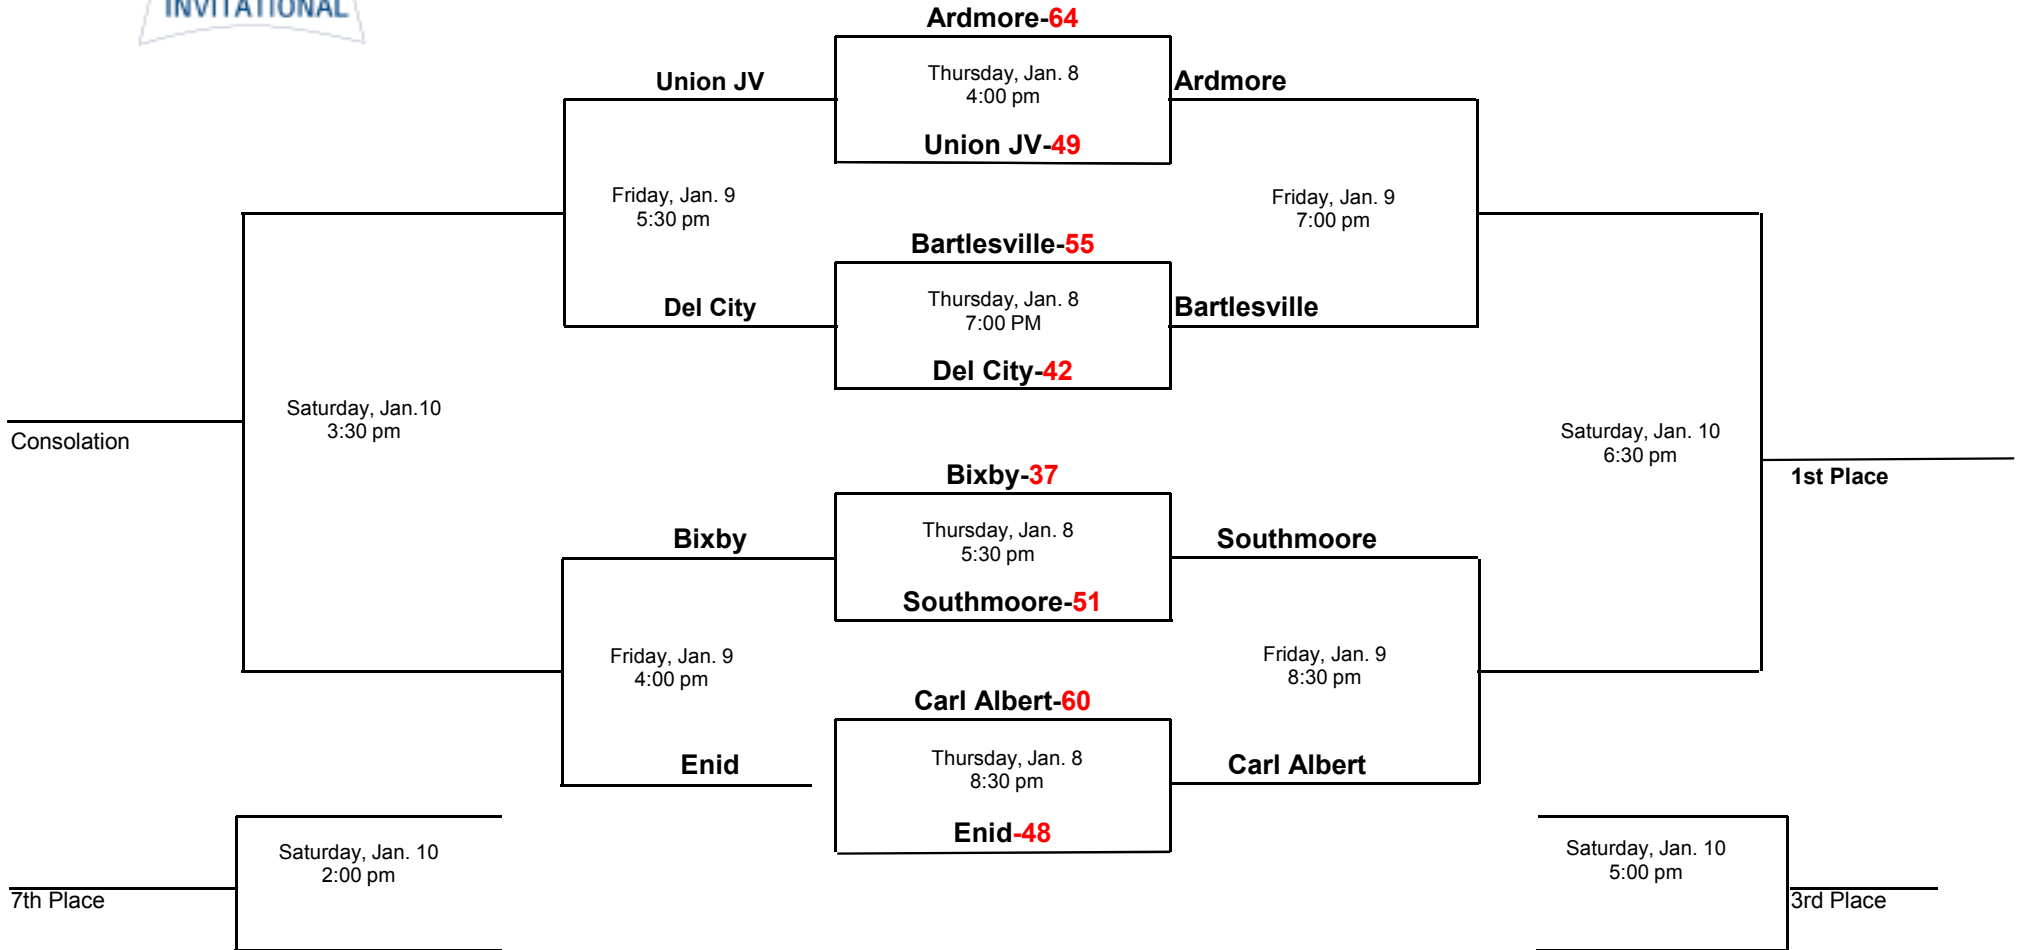

2015

****Teams listed on top of the bracket are designated home teams, Bartlesville will always be the home team.**