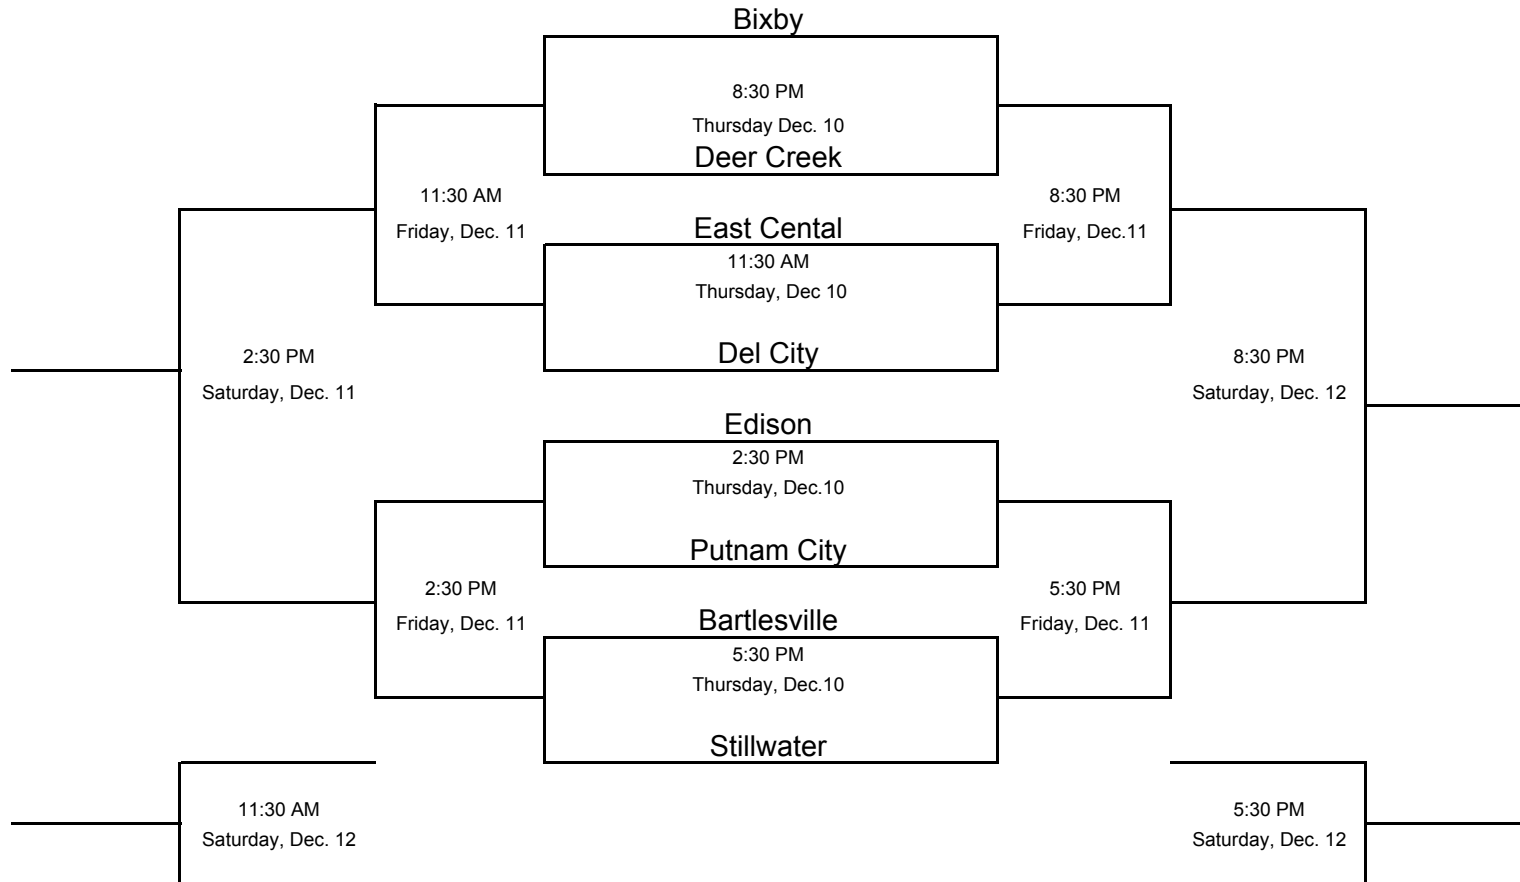

2015 Bixby Invitational Tournament

(boys bracket)

Teams on the top of the bracket will wear white, or light colored jersey's, and sit to the left of the scorer's table.